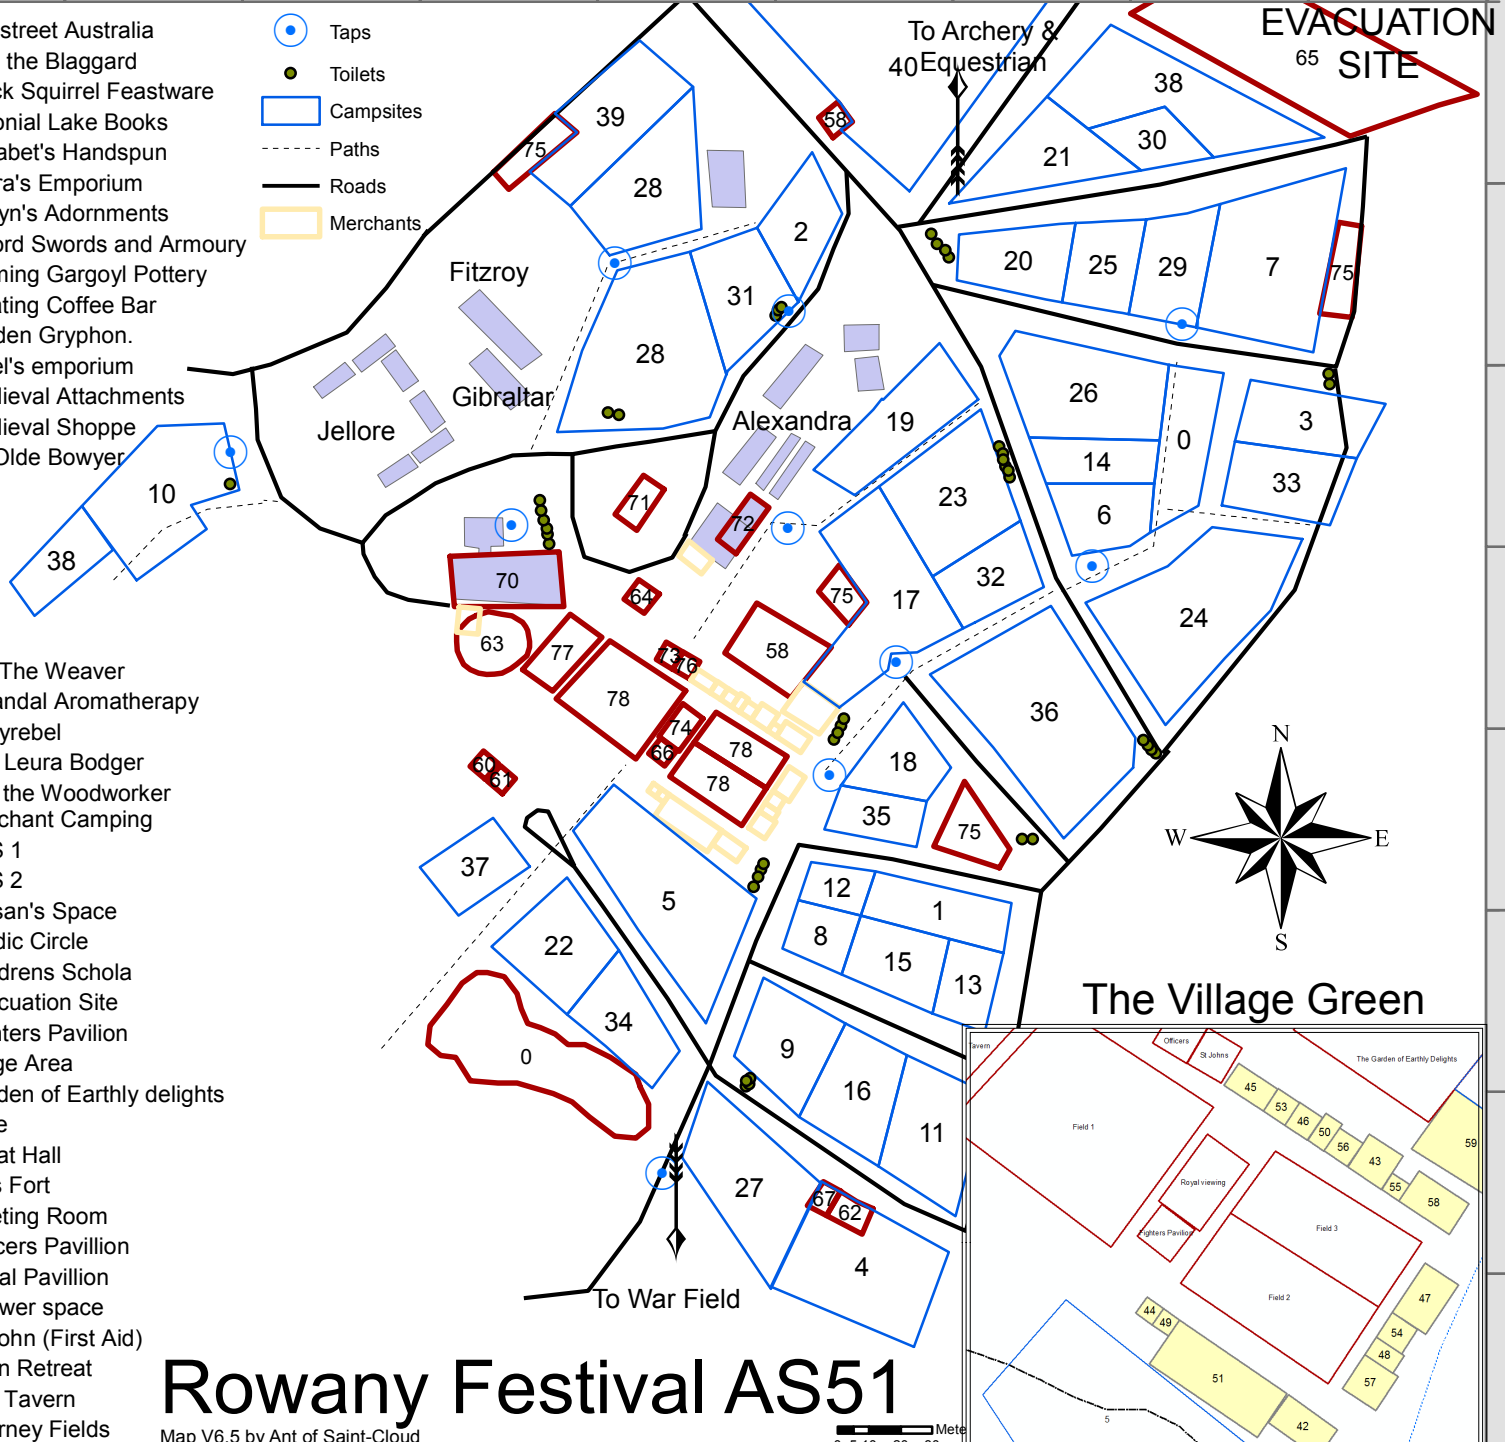

1	I6	Adora
2	I2	Agaricus
3	K3	Asylum
4	I8	Atelier
5	H6	Attica
28	H2	Canard Rouge
28	H2	Casa Celli
6	J3	Casa dei libri
36	J5	Cauldron
7	K2	Combined Colleges
8	I6	Company of the Silver Dragon
9	I6	Danzig
10	E3	Descartes
11	J7	Dismal Fogs
12	I5	Guild of Defence
13	I6	Harts & Hounds
14	J3	House Drachensmiede
15	I6	House of Hurts
16	I7	Innilgard
28	H2	Jatz Hutte
17	I4	Krae Glas
18	I5	La Parentiera (The Family)
28	H2	Lemmings
19	I3	Lorix / Accipiter
20	J2	Medieval Archery Society
21	J1	Mercennarios Autem Arcam
22	G6	MoralezBeaumont
23	I3	Mordenvale
24	K4	Okewaite
25	J2	Phoenix Rise
26	J3	Politarchopolis
27	H7	Ravning
36	J4	Riverhaven
28	H2	Rowany Heights
36	J4	St Florian
29	K2	St Ursula
30	K1	Steel Embassy
31	H2	Stowe
32	J4	Swordplay
33	K3	Teubarum
34	H6	The Abyss
35	I5	The Nest
36	J4	The North
37	G5	The Swamp
38	K1	Unassigned
39	H1	Late in - Early out
40	I1	RV / Campervan

41	H4	Armstreet Australia
42	H5	Bart the Blaggard
43	I5	Black Squirrel Feastware
44	H5	Colonial Lake Books
43	I5	Elisabet's Handspun
45	H5	Elvira's Emporium
46	H5	Emlyn's Adornments
47	I5	Esford Swords and Armoury
48	I5	Flaming Gargoyl Pottery
79	G4	Floating Coffee Bar
50	H5	Golden Gryphon.
51	H5	Kiriell's emporium
53	H5	Medieval Attachments
54	I5	Medieval Shoppe
55	I5	Ye Olde Bowyer
56	I5	Pat The Weaver
49	H5	Salandal Aromatherapy
57	I5	Shayrebel
58	I5	The Leura Bodger
42	H5	Tim the Woodworker
59	I5	Merchant Camping
60	G5	A&S 1
61	G5	A&S 2
62	I8	Artisan's Space
63	G4	Bardic Circle
64	H4	Childrens Schola
65	L1	Evacuation Site
66	H5	Fighters Pavilion
67	I8	Forge Area
68	I4	Garden of Earthly delights
69	I1	Gate
70	G4	Great Hall
71	H3	Kids Fort
72	H3	Meeting Room
73	H4	Officers Pavillion
74	H5	Royal Pavillion
75		Shower space
76	H4	St John (First Aid)
60	G5	Teen Retreat
77	G4	The Tavern
78	H4	Tourney Fields

- Taps
- Toilets
- Campsites
- Paths
- Roads
- Merchants

# Rowany Festival AS51

Map V6.5 by Ant of Saint-Cloud

0 5 10 20 30 Metre