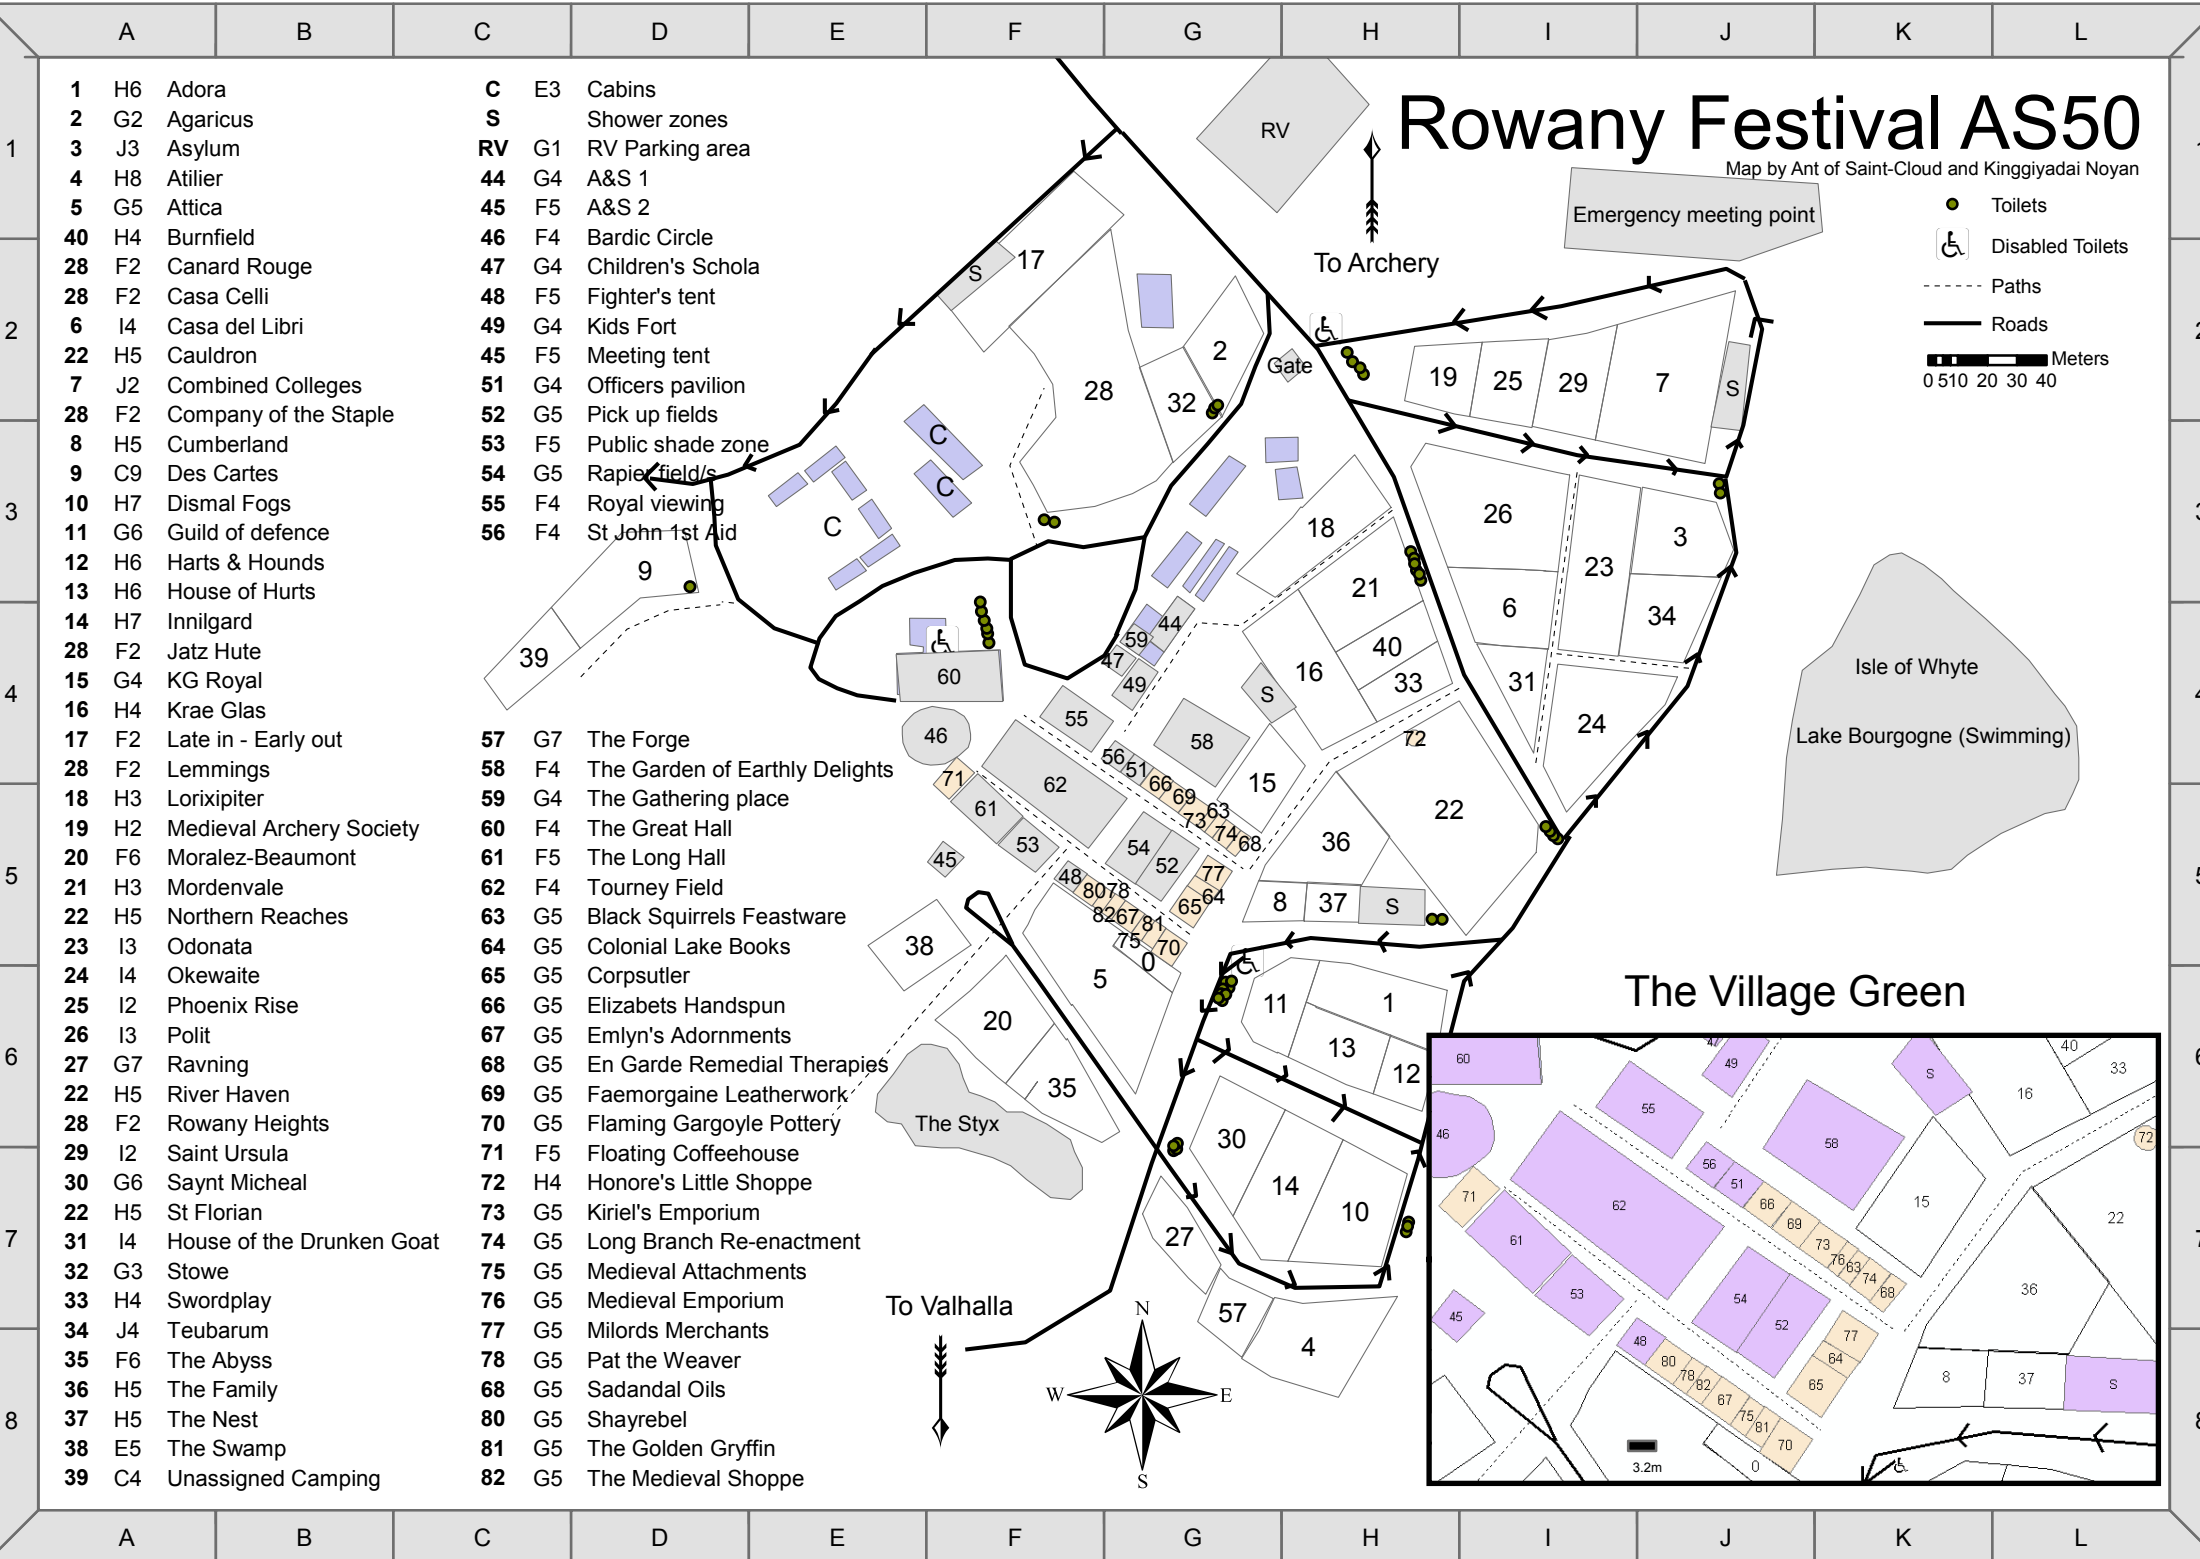

Rowany Festival AS50

Map by Ant of Saint-Cloud and Kinggyadai Noyan

- 1 H6 Adora
- 2 G2 Agaricus
- 3 J3 Asylum
- 4 H8 Atilier
- 5 G5 Attica
- 40 H4 Burnfield
- 28 F2 Canard Rouge
- 28 F2 Casa Celli
- 6 I4 Casa del Libri
- 22 H5 Cauldron
- 7 J2 Combined Colleges
- 28 F2 Company of the Staple
- 8 H5 Cumberland
- 9 C9 Des Cartes
- 10 H7 Dismal Fogs
- 11 G6 Guild of defence
- 12 H6 Harts & Hounds
- 13 H6 House of Hurts
- 14 H7 Innilgard
- 28 F2 Jatz Hute
- 15 G4 KG Royal
- 16 H4 Krae Glas
- 17 F2 Late in - Early out
- 28 F2 Lemmings
- 18 H3 Lorixipiter
- 19 H2 Medieval Archery Society
- 20 F6 Moralez-Beaumont
- 21 H3 Mordenvale
- 22 H5 Northern Reaches
- 23 I3 Odonata
- 24 I4 Okewaite
- 25 I2 Phoenix Rise
- 26 I3 Polit
- 27 G7 Raving
- 22 H5 River Haven
- 28 F2 Rowany Heights
- 29 I2 Saint Ursula
- 30 G6 Saynt Micheal
- 22 H5 St Florian
- 31 I4 House of the Drunken Goat
- 32 G3 Stowe
- 33 H4 Swordplay
- 34 J4 Teubarum
- 35 F6 The Abyss
- 36 H5 The Family
- 37 H5 The Nest
- 38 E5 The Swamp
- 39 C4 Unassigned Camping